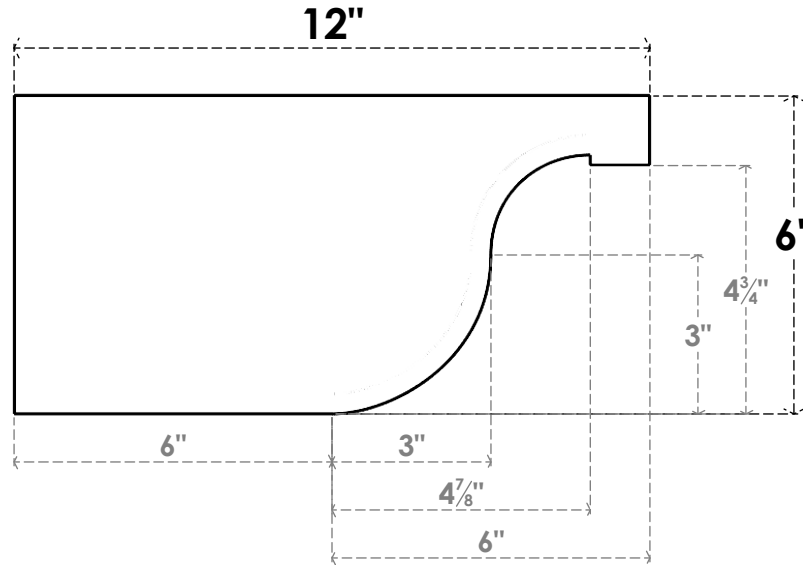

ITEM NUMBER: RFTURO060X06000X12000X006DEL00RCPR

6"W X 6"H X 12"L TIMBERTHANE ROUGH CEDAR DEL MONTE FAUX WOOD OPEN RAFTER TAIL, 6"L END, PRIMED TAN

SIDE PROFILE

FRONT PROFILE

ISOMETRIC

GENERATED DATE : 03/02/2023