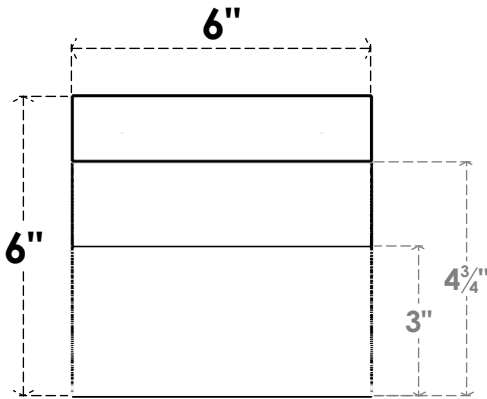

ITEM NUMBER: RFTURO060X06000X12000X006DEL00RCPR

6"W X 6"H X 12"L TIMBERTHANE ROUGH CEDAR DEL MONTE FAUX WOOD OPEN RAFTER TAIL, 6"L END, PRIMED TAN

SIDE PROFILE

FRONT PROFILE

ISOMETRIC

GENERATED DATE : 03/02/2023