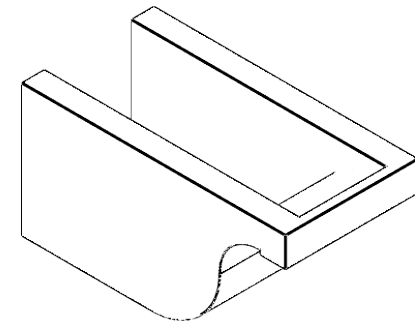

ITEM NUMBER: RFTURO060X06000X12000X006DEL00RCPR

6"W X 6"H X 12"L TIMBERTHANE ROUGH CEDAR DEL MONTE FAUX WOOD OPEN RAFTER TAIL, 6"L END, PRIMED TAN

SIDE PROFILE

FRONT PROFILE

ISOMETRIC

GENERATED DATE : 03/02/2023